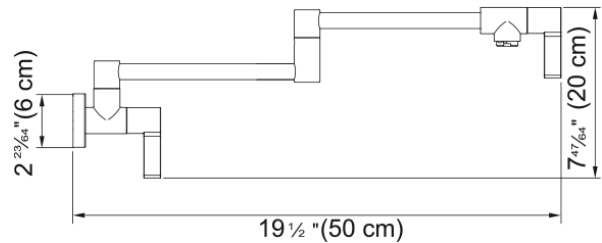

Ambient Pot Filler - PF3100 | 115.0355.513

Technical Data

Aspect

Spout type	L - spout
Color	Polished chrome
Type of material	Brass

Product Dimensions

Faucet hole diameter	35 mm

Installation

Water supply hose connection	1/2"

Product specifications

Pressure	High pressure
Faucet type	Pot filler
Faucet operation	Dual Lever
Faucet rotation	360°

Product identification

Product brand	FRANKE
Product family	None
Collection	Ambient

Features

Water saving feature	No
Type of aerator	Honeycomb