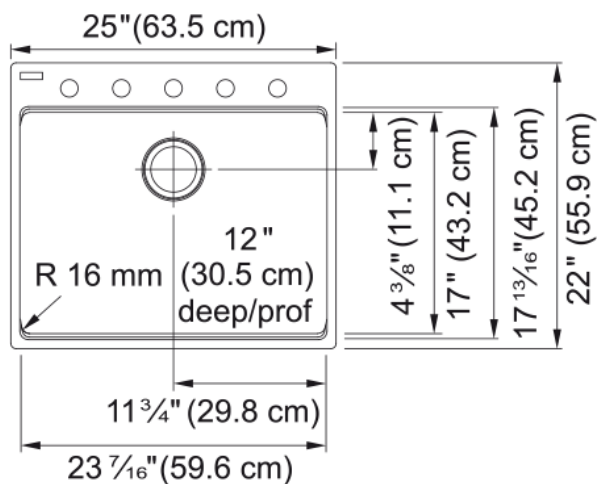

Maris Laundry Sink - MAG61023L-MOC-S | 114.0688.146

Technical Data

Aspect

Sink type	Sink
Type of material	Granite
Number of bowls	1
Color	Mocha
Surface finish	None

Product Dimensions

Exterior size: right to left	25
Exterior size: front to back	22
Large bowl size: right to left	23.465
Large bowl size: front to back	17.035
Large bowl: depth	12

Installation

Minimum cabinet size	27"
----------------------	-----

Product specifications

Installation type	Topmount / drop in
Installation type	Undermount
Drain hole	3 1/2"
Position of drainer	No drainer