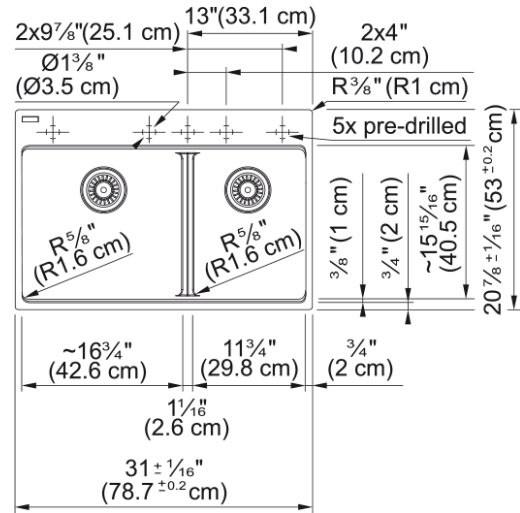

Maris Topmount Sink - MAG6601611LD-MBK-S | 114.0687.235

Technical Data

Aspect

Sink type	Sink
Type of material	Granite
Number of bowls	2
Color	Matte black
Surface finish	None

Product Dimensions

Exterior size: right to left	30.984
Exterior size: front to back	20.866
Large bowl size: right to left	16.945
Large bowl size: front to back	15.606
Large bowl: depth	9.492
Small bowl size: right to left	11.984
Small bowl size: front to back	15.606
Small bowl: depth	9.492

Installation

Minimum cabinet size	33"
----------------------	-----

Product specifications

Installation type	Topmount / drop in
Drain hole	3 1/2"
Position of drainer	No drainer

Product identification

Product brand	FRANKE
Product family	Maris
Collection	Maris
Certified by	IAPMO

Features

Drainers number	No drainer
-----------------	------------

Features

Product reversibility	No
Faucet ledge	Yes
Strainer assembly included	Yes
Strainer assembly type	Manual
Overflow	No
Number of faucet holes	5 - pre-scored
Soap dispenser hole	No