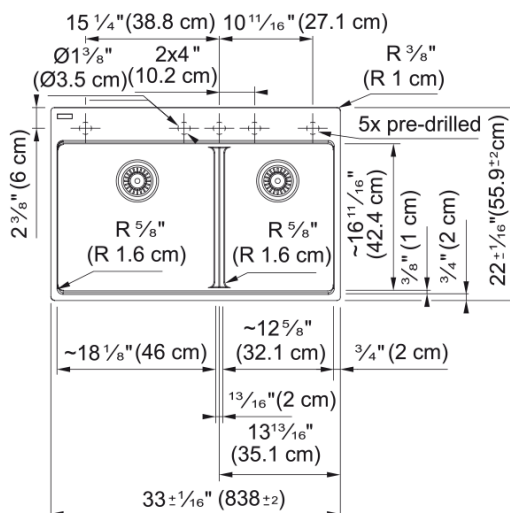

Maris Topmount Sink - MAG6601812LD-MBK-S | 114.0687.149

Technical Data

Aspect

Sink type	Sink
Type of material	Granite
Number of bowls	2
Color	Matte black
Surface finish	None

Product Dimensions

Exterior size: right to left	32.992
Exterior size: front to back	22.008
Large bowl size: right to left	18.15
Large bowl size: front to back	16.614
Large bowl: depth	9.488
Small bowl size: right to left	12.756
Small bowl size: front to back	16.614
Small bowl: depth	9.488

Installation

Minimum cabinet size	36"
----------------------	-----

Product specifications

Installation type	Topmount / drop in
Drain hole	3 1/2"
Position of drainer	No drainer

Product identification

Product brand	FRANKE
Product family	Maris
Collection	Maris
Certified by	IAPMO

Features

Drainers number	No drainer
-----------------	------------

Features

Product reversibility	No
Faucet ledge	Yes
Strainer assembly included	Yes
Strainer assembly type	Manual
Overflow	No
Number of faucet holes	5 - pre-scored
Soap dispenser hole	No