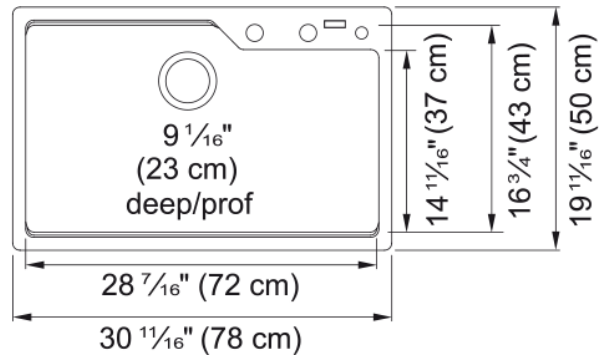

Urban Drop In Sink - MGSM2031-90N | 114.0643.399

Technical Data

Aspect

Sink type	Sink
Type of material	Granite
Number of bowls	1
Color	Onyx
Surface finish	None

Product Dimensions

Exterior size: right to left	30.709
Exterior size: front to back	19.685
Large bowl size: right to left	28.465
Large bowl size: front to back	16.732
Large bowl: depth	9.055

Installation

Minimum cabinet size	33"

Product specifications

Installation type	Topmount / drop in
Drain hole	3 1/2"
Position of drainer	No drainer

Product identification

Product brand	Kindred
Collection	Urban
Certified by	cUPC

Features

Drainers number	No drainer
Product reversibility	No
Faucet ledge	Yes
Strainer assembly included	Yes
Strainer assembly type	Manual

Features