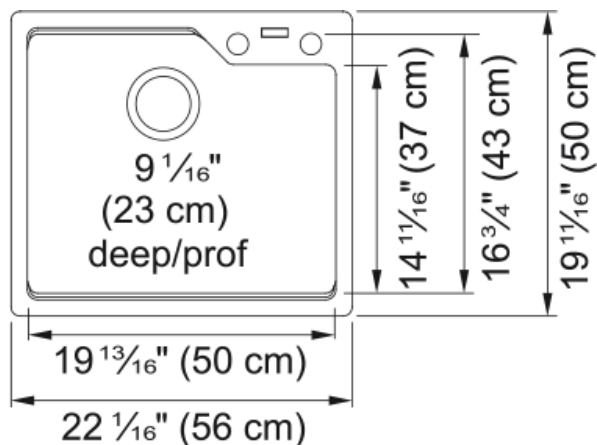

## Technical Data

### Product Dimensions

Exterior size: right to left	22.047
Exterior size: front to back	19.685
Large bowl size: right to left	19.685
Large bowl size: front to back	16.732
Large bowl: depth	9.055