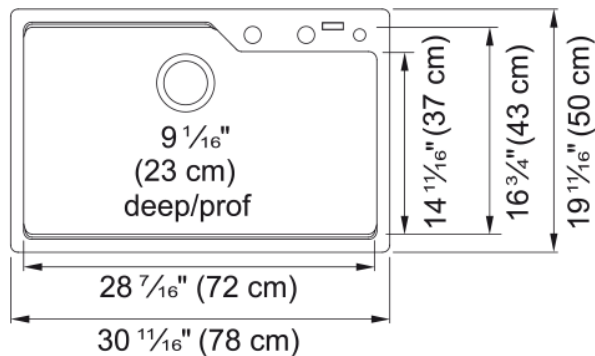

Urban Drop In Sink - MGSM2031-9PWT | 114.0637.983

Technical Data

Aspect

Sink type	Sink
Type of material	Granite
Number of bowls	1
Color	Polar white
Surface finish	None

Product Dimensions

Exterior size: right to left	30.709
Exterior size: front to back	19.685
Large bowl size: right to left	28.465
Large bowl size: front to back	16.732
Large bowl: depth	9.055

Installation

Minimum cabinet size	33"
----------------------	-----

Product specifications

Installation type	Topmount / drop in
Drain hole	3 1/2"
Position of drainer	No drainer

Product identification

Product brand	Kindred
Collection	Urban
Certified by	CUPC