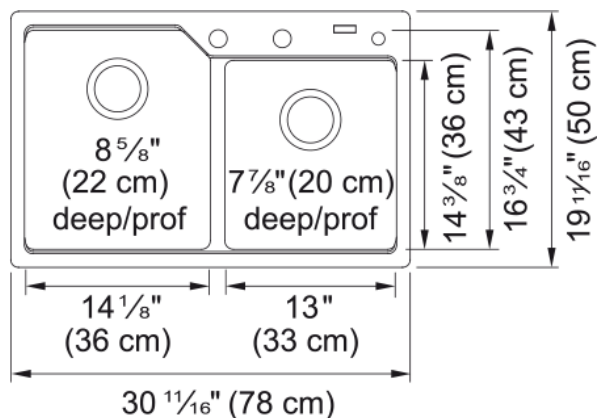

Urban Drop In Sink - MGCM2031-9MBK | 114.0637.978

Technical Data

Aspect

Sink type	Sink
Type of material	Granite
Number of bowls	2
Color	Matte black
Surface finish	None

Product Dimensions

Exterior size: right to left	30.709
Exterior size: front to back	19.685
Large bowl size: right to left	14.134
Large bowl size: front to back	16.732
Large bowl: depth	8.661
Small bowl size: right to left	13.071
Small bowl size: front to back	14.331
Small bowl: depth	7.874

Installation

Minimum cabinet size	33"

Product specifications

Installation type	Topmount / drop in
Drain hole	3 1/2"
Position of drainer	No drainer

Product identification

Product brand	Kindred
Collection	Urban
Certified by	cUPC

Features

Drainers number	No drainer
Product reversibility	No

Features