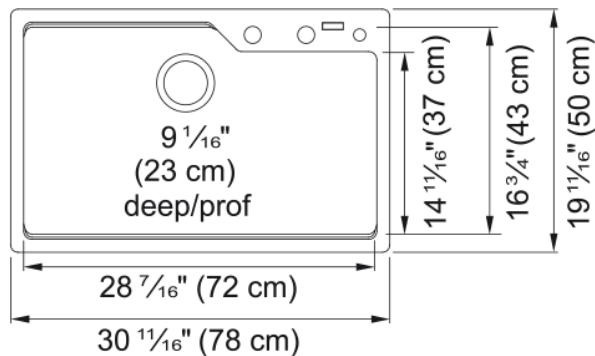

Urban Drop In Sink - MGSM2031-9MBK | 114.0637.977

Technical Data

Aspect

Sink type	Sink
Type of material	Granite
Number of bowls	1
Color	Matte black
Surface finish	None

Product Dimensions

Exterior size: right to left	30.709
Exterior size: front to back	19.685
Large bowl size: right to left	28.465
Large bowl size: front to back	16.732
Large bowl: depth	9.055

Installation

Minimum cabinet size	33"
----------------------	-----

Product specifications

Installation type	Topmount / drop in
Drain hole	3 1/2"
Position of drainer	No drainer

Product identification

Product brand	Kindred
Collection	Urban
Certified by	cUPC