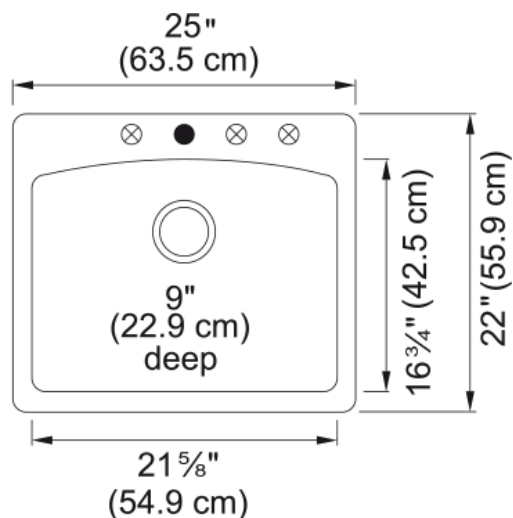

Ellipse Dual Mount Sink - ESOY25229-1-CA | 114.0637.942

Technical Data

Aspect

Sink type	Sink
Type of material	Granite
Number of bowls	1
Color	Oyster
Surface finish	None

Product Dimensions

Exterior size: right to left	25
Exterior size: front to back	22
Large bowl size: right to left	21.85
Large bowl size: front to back	16.89
Large bowl: depth	9.016

Installation

Minimum cabinet size	27"
----------------------	-----

Product specifications

Installation type	Topmount / drop in
Drain hole	3 1/2"
Position of drainer	No drainer

Product identification

Product brand	FRANKE
Product family	None
Collection	Ellipse
Certified by	CE