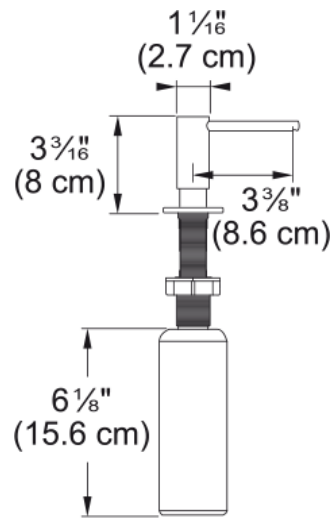

Atlas Soap Dispenser - ATL-SD-316 | 112.0625.483

Single Hole Stainless Steel Top Refill Soap Dispenser. Easily dispense soap or lotion from your sink while eliminating countertop clutter; Holds up to 11.5 ounces of soap or lotion; Top fill designs provides convenience of filling the bottle from above the counter. This model replaces the SD3450SS Soap Dispenser

Aspect

Type of material	Stainless steel 316
Product color	Stainless steel
Sub-category	Soap dispenser

Product identification

Product family	Mythos
Collection	Atlas