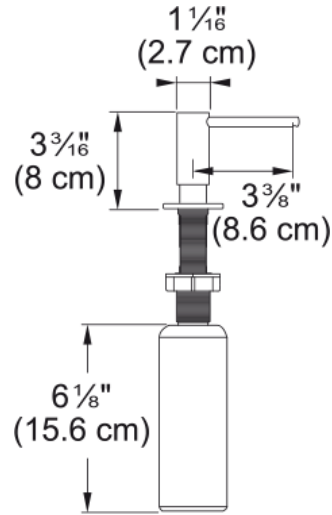

# Atlas Soap Dispenser - ATL-SD-316 | 112.0625.483

### Aspect

Type of material	Stainless steel 316
Color	Stainless steel
Accessory type	Soap dispenser