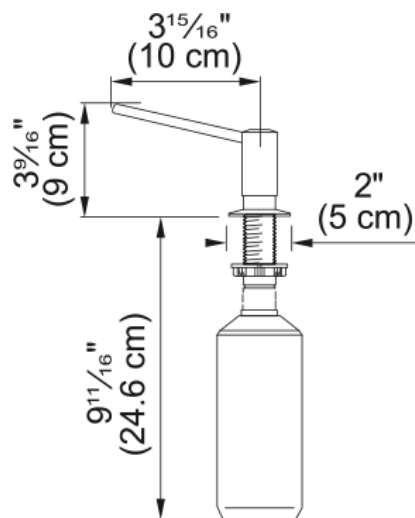

## Ambient Soap Dispenser - SD3120MBK | 112.0619.318

---

### Technical Data

#### Aspect

Type of material	Brass
Color	Matte black
Accessory type	Soap dispenser