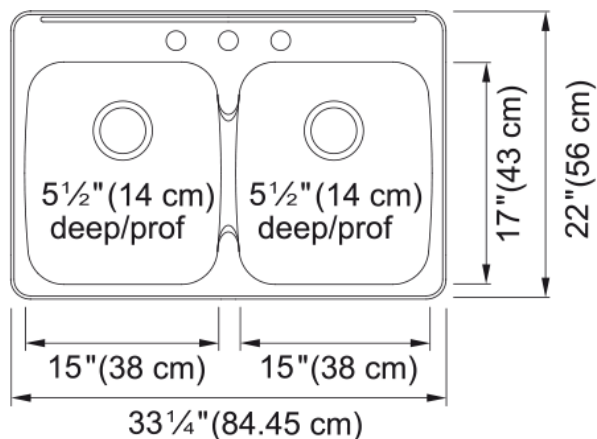

Reginox Drop In Sink - RDLA3322-55-3 | 101.0643.195

Technical Data

Aspect

Sink type	Sink
Type of material	Stainless steel
Number of bowls	2
Color	Steel
Surface finish	Silk

Product Dimensions

Exterior size: right to left	33.248
Exterior size: front to back	22.004
Large bowl size: right to left	14.961
Large bowl size: front to back	17
Large bowl: depth	5.512
Small bowl size: right to left	14.961
Small bowl size: front to back	17
Small bowl: depth	5.512

Installation

Minimum cabinet size	36"
----------------------	-----

Product specifications

Installation type	Topmount / drop in
Drain hole	3 1/2"
Position of drainer	No drainer

Product identification

Product brand	Kindred
Collection	Reginox
Certified by	IAPMO

Features

Drainers number	No drainer
Product reversibility	No

Features

Faucet ledge	Yes
Strainer assembly included	Yes
Strainer assembly type	Manual
Overflow	No
Number of faucet holes	3
Soap dispenser hole	No