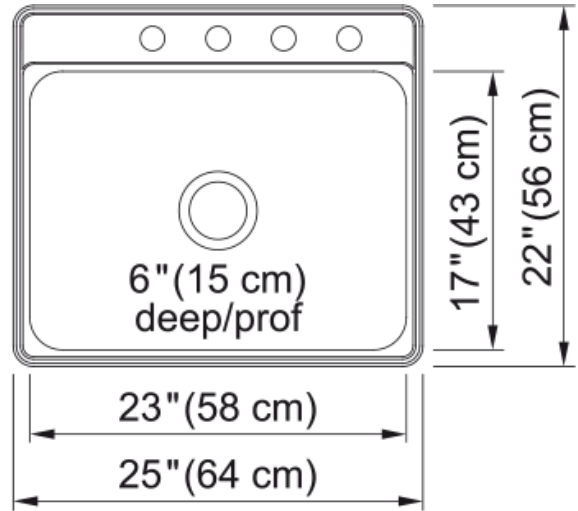

Creemore Drop In Sink - CSLA2522-6-4 | 101.0637.045

Technical Data

Aspect

Sink type	Sink
Type of material	Stainless steel
Number of bowls	1
Color	Steel
Surface finish	Diamond

Product Dimensions

Exterior size: right to left	25
Exterior size: front to back	22
Large bowl size: right to left	23
Large bowl size: front to back	17
Large bowl: depth	6

Installation

Minimum cabinet size	27"
----------------------	-----

Product specifications

Installation type	Topmount / drop in
Drain hole	3 1/2"
Position of drainer	No drainer

Product identification

Product brand	Kindred
Collection	Creemore
Certified by	IAPMO

Features

Drainers number	No drainer
Product reversibility	No
Faucet ledge	Yes
Strainer assembly included	Yes
Strainer assembly type	Manual

Features

Overflow	No
Number of faucet holes	4
Soap dispenser hole	Yes