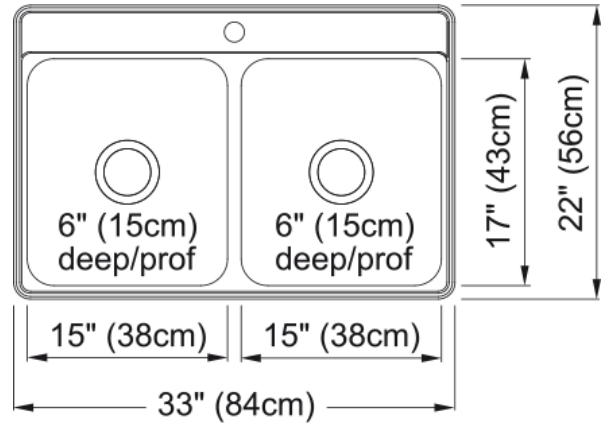

Creemore Drop In Sink - CDLA3322-6-1 | 101.0637.034

Technical Data

Aspect

Sink type	Sink
Type of material	Stainless steel
Number of bowls	2
Color	Steel
Surface finish	Silk

Product Dimensions

Exterior size: right to left	33
Exterior size: front to back	21.976
Large bowl size: right to left	15
Large bowl size: front to back	17
Large bowl: depth	6
Small bowl size: right to left	15
Small bowl size: front to back	17
Small bowl: depth	6

Installation

Minimum cabinet size	36"
----------------------	-----

Product specifications

Installation type	Topmount / drop in
Drain hole	3 1/2"
Position of drainer	No drainer

Product identification

Product brand	Kindred
Collection	Creemore
Certified by	IAPMO