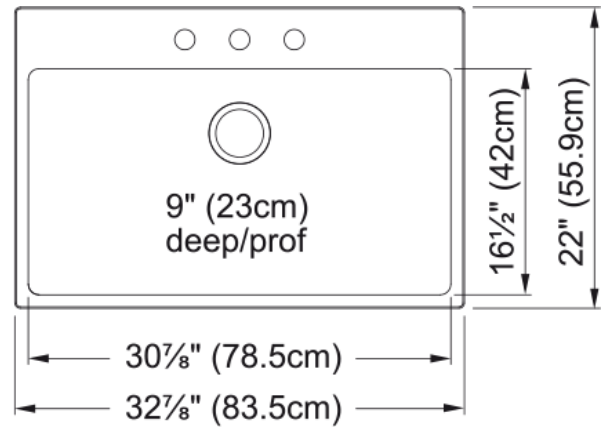

Brookmore Drop In Sink - BSL2233-9-3 | 101.0637.003

Technical Data

Aspect

Sink type	Sink
Type of material	Stainless steel
Number of bowls	1
Color	Steel
Surface finish	Pearl

Product Dimensions

Exterior size: right to left	32.874
Exterior size: front to back	22.008
Large bowl size: right to left	30.906
Large bowl size: front to back	16.535
Large bowl: depth	9.055

Installation

Minimum cabinet size	36"
----------------------	-----

Product specifications

Installation type	Topmount / drop in
Drain hole	3 1/2"
Position of drainer	No drainer

Product identification

Product brand	Kindred
Collection	Brookmore
Certified by	IAPMO