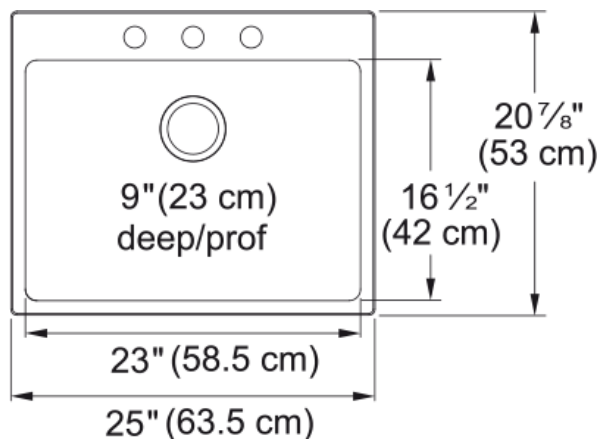

## Brookmore Drop In Sink - BSL2125-9-3 | 101.0636.984

#### Product Dimensions

Exterior size: right to left	25
Exterior size: front to back	20.866
Large bowl size: right to left	23.031
Large bowl size: front to back	16.535
Large bowl: depth	9.055

#### Installation

Minimum cabinet size	27"
----------------------	-----