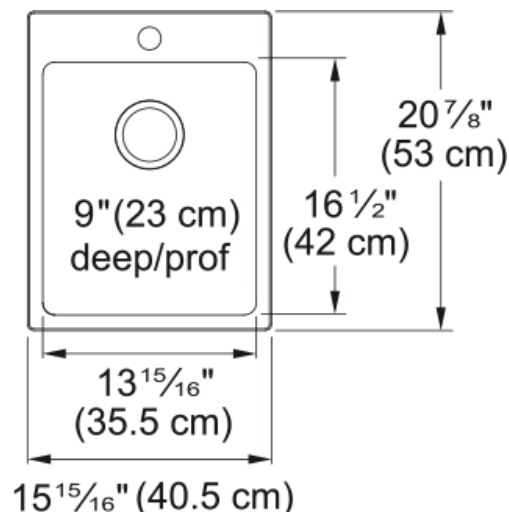

Brookmore Drop In Sink - BSL2116-9-1 | 101.0636.972

Technical Data

Aspect

Sink type	Sink
Type of material	Stainless steel
Number of bowls	1
Color	Steel
Surface finish	Pearl

Product Dimensions

Exterior size: right to left	15.945
Exterior size: front to back	20.866
Large bowl size: right to left	14.016
Large bowl size: front to back	16.535
Large bowl: depth	9.055

Installation

Minimum cabinet size	18"
----------------------	-----

Product specifications

Installation type	Topmount / drop in
Drain hole	3 1/2"
Position of drainer	No drainer

Product identification

Product brand	Kindred
Collection	Brookmore
Certified by	IAPMO