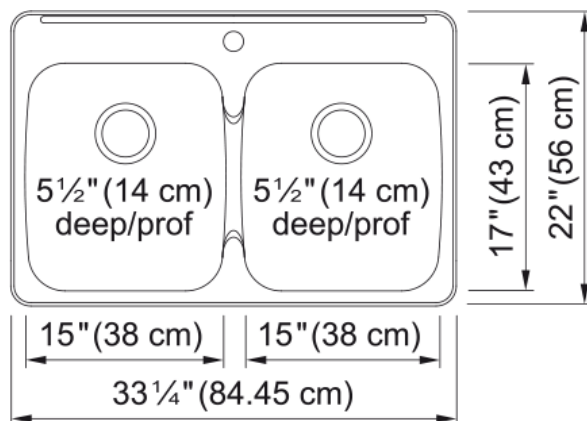

Reginox Drop In Sink - RDLA3322-55-1 | 101.0634.002

Technical Data

Aspect

Sink type	Sink
Type of material	Stainless steel
Number of bowls	2
Color	Steel
Surface finish	Silk

Product Dimensions

Exterior size: right to left	33.248
Exterior size: front to back	22.004
Large bowl size: right to left	14.961
Large bowl size: front to back	17
Large bowl: depth	5.512
Small bowl size: right to left	14.961
Small bowl size: front to back	17
Small bowl: depth	5.512

Installation

Minimum cabinet size	36"
----------------------	-----

Product specifications

Installation type	Topmount / drop in
Drain hole	3 1/2"
Position of drainer	No drainer

Product identification

Product brand	Kindred
Collection	Reginox
Certified by	IAPMO