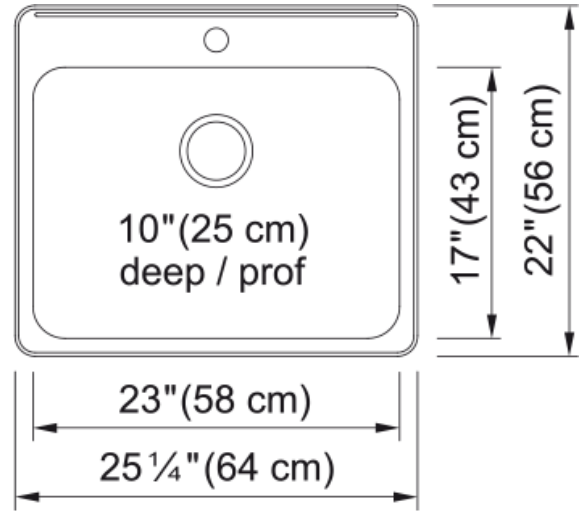

Steel Queen Drop In Sink QSLA2225-10-1 | 101.0522.738

Technical Data

Aspect

Sink type	Sink
Type of material	Stainless steel
Number of bowls	1
Color	Steel
Surface finish	Silk

Product Dimensions

Exterior size: right to left	25.236
Exterior size: front to back	22.008
Large bowl size: right to left	22.992
Large bowl size: front to back	17.008
Large bowl: depth	10

Installation

Minimum cabinet size	27"
----------------------	-----

Product specifications

Installation type	Topmount / drop in
Drain hole	3 1/2"
Position of drainer	No drainer

Product identification

Product brand	Kindred
Collection	Steel Queen
Certified by	CSA

Features

Drainers number	No drainer
Product reversibility	No
Faucet ledge	Yes
Strainer assembly included	Yes
Strainer assembly type	Manual

Features

Overflow	No
Number of faucet holes	1
Soap dispenser hole	No