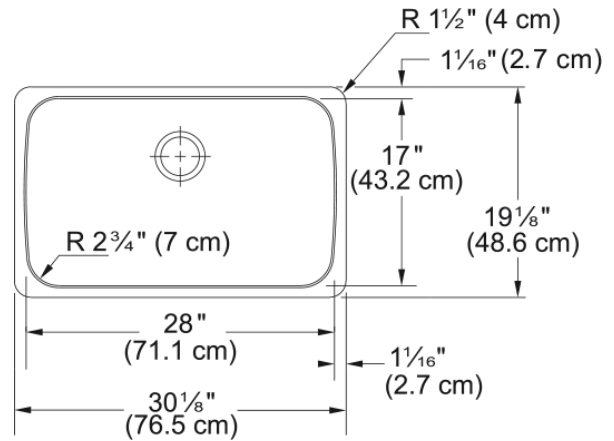

## Technical Data

### Product Dimensions

Exterior size: right to left	30.118
Exterior size: front to back	19.134
Large bowl size: right to left	27.992
Large bowl size: front to back	17.008
Large bowl: depth	9

### Installation

Minimum cabinet size	30"
----------------------	-----

### Product specifications

Installation type	Undermount
Drain hole	3 1/2"
Position of drainer	No drainer