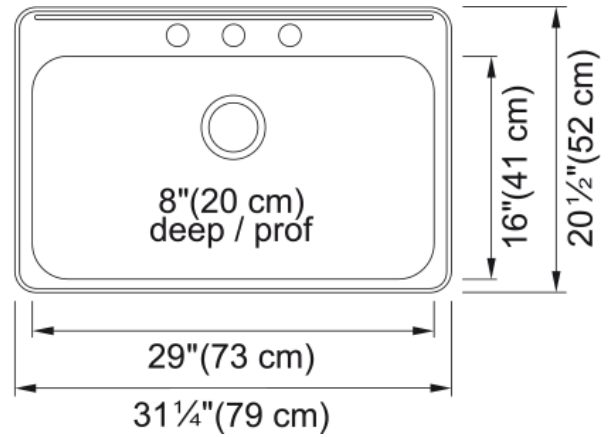

# Steel Queen Drop In Sink QSLA2031-8-1 | 101.0202.185

### Product Dimensions

Exterior size: right to left	31.248
Exterior size: front to back	20.5
Large bowl size: right to left	29
Large bowl size: front to back	16
Large bowl: depth	7.992

### Installation

Minimum cabinet size	33"
----------------------	-----