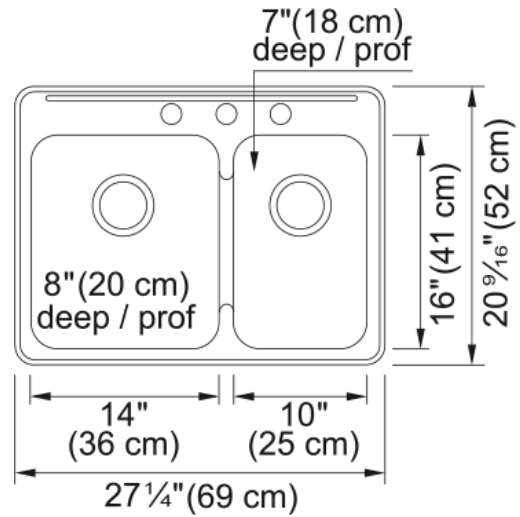

# Steel Queen Drop In Sink QCLA2027R-8-3 | 101.0202.031

### Product Dimensions

Exterior size: right to left	20.551
Exterior size: front to back	27.244
Large bowl size: right to left	14
Large bowl size: front to back	16
Large bowl: depth	7.992
Small bowl size: right to left	10
Small bowl size: front to back	16
Small bowl: depth	7.008

### Installation

Minimum cabinet size	30"
----------------------	-----

### Product specifications

Installation type	Topmount / drop in
Drain hole	3 1/2"
Position of drainer	No drainer