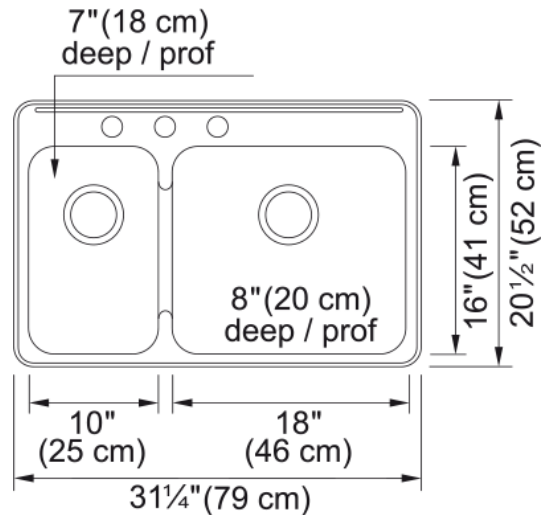

Steel Queen Drop In Sink QCLA2031L-8-3 | 101.0201.844

Technical Data

Aspect

Sink type	Sink
Type of material	Stainless steel
Number of bowls	1,5
Color	Steel
Surface finsh	Silk

Product Dimensions

Exterior size: right to left	31.248
Exterior size: front to back	20.5
Large bowl size: right to left	18
Large bowl size: front to back	16
Large bowl: depth	7.992
Small bowl size: right to left	10
Small bowl size: front to back	16
Small bowl: depth	7.008

Installation

Minimum cabinet size	30"
----------------------	-----

Product specifications

Installation type	Topmount / drop in
Drain hole	3 1/2"
Position of drainer	No drainer

Product identification

Product brand	Kindred
Collection	Steel Queen
Certified by	CSA