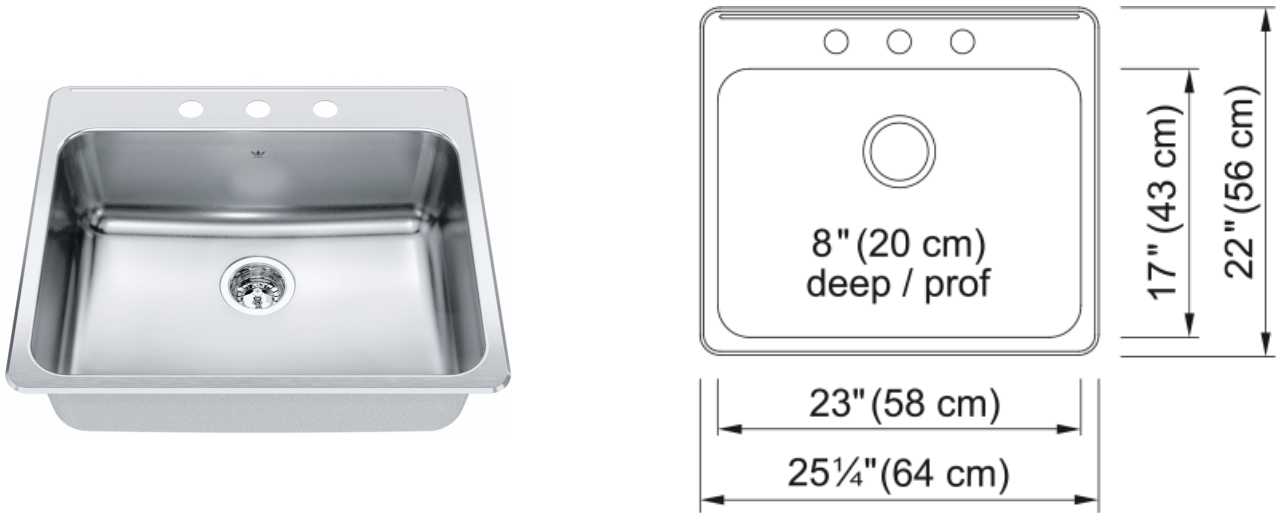

# Steel Queen Drop In Sink QSLA2225-8-3 | 101.0169.279

### Aspect

|                  |                 |
|------------------|-----------------|
| Sink type        | Sink            |
| Type of material | Stainless steel |
| Number of bowls  | 1               |
| Color            | Steel           |
| Surface finish   | Silk            |

### Product Dimensions

|                                |        |
|--------------------------------|--------|
| Exterior size: right to left   | 25.236 |
| Exterior size: front to back   | 21.969 |
| Large bowl size: right to left | 22.992 |
| Large bowl size: front to back | 10     |
| Large bowl: depth              | 7.992  |