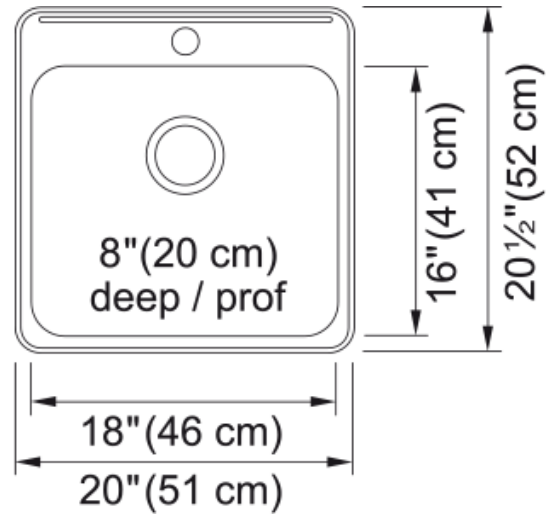

Steel Queen Drop In Sink - QSL2020-8-1 | 101.0045.229

Technical Data

Aspect

Sink type	Sink
Type of material	Stainless steel
Number of bowls	1
Color	Steel
Surface finish	High gloss

Product Dimensions

Exterior size: right to left	20
Exterior size: front to back	20.5
Large bowl size: right to left	18.02
Large bowl size: front to back	16
Large bowl: depth	7.992

Installation

Minimum cabinet size	24"
----------------------	-----

Product specifications

Installation type	Topmount / drop in
Drain hole	3 1/2"
Position of drainer	No drainer

Product identification

Product brand	Kindred
Collection	Steel Queen
Certified by	CSA

Features

Drainers number	No drainer
Product reversibility	No
Faucet ledge	Yes
Strainer assembly included	Yes
Strainer assembly type	Manual

Overflow	No
Number of faucet holes	1
Soap dispenser hole	No