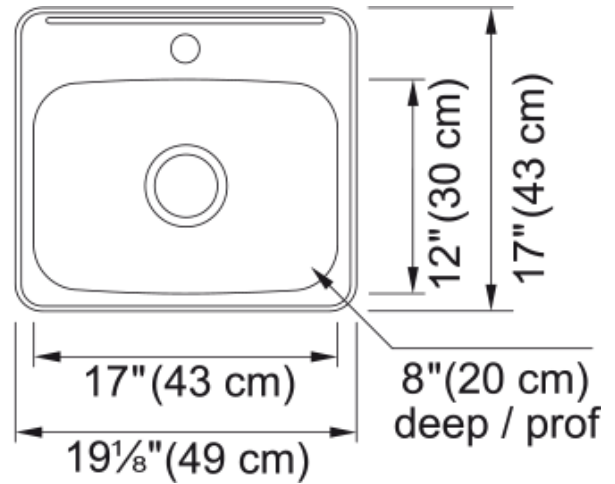

Steel Queen Drop In Sink - QSL1719-8-1 | 101.0045.213

Technical Data

Aspect

Sink type	Sink
Type of material	Stainless steel
Number of bowls	1
Color	Steel
Surface finish	Silk

Product Dimensions

Exterior size: right to left	20.472
Exterior size: front to back	20.079
Large bowl size: right to left	16.142
Large bowl size: front to back	18.11
Large bowl: depth	7.992

Installation

Minimum cabinet size	21"
----------------------	-----

Product specifications

Installation type	Topmount / drop in
Drain hole	3 1/2"
Position of drainer	No drainer

Product identification

Product brand	Kindred
Collection	Steel Queen
Certified by	CSA