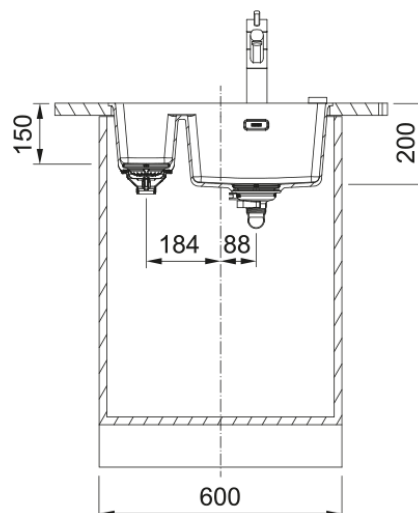

MRG260-SBLON Maris 1 & 1/2 Sink | 135.0669.818

The Maris sink made of Fraganite is particularly elegant and brings a natural look into your kitchen. Thanks to its unique design the Maris sink brings an innovative aesthetic to the market and is perfectly shaped for outstanding performance.

Aspect

Sink type	Bowl (no drainer)
Material type	Granite
Number of bowls	1,5
Colour	Onyx
Finish	None

Dimensions

Overall length	553.0
Overall depth	433.0
Length	340.0
Depth	400.0
Height	200.0
Bowl 2: length	150.0
Bowl 2: Width	400.0
Bowl 2: height	150.0

Installation

Cabinet size	60 cm

Product features

Installation type	Flushmount
Installation type	Undermount
Waste outlet	3 1/2"
Position of drainer	No drainer

Product identification

Brand	FRANKE
Product family	Maris
Family	Maris
Approval logo	CE
Approval logo	UKCA