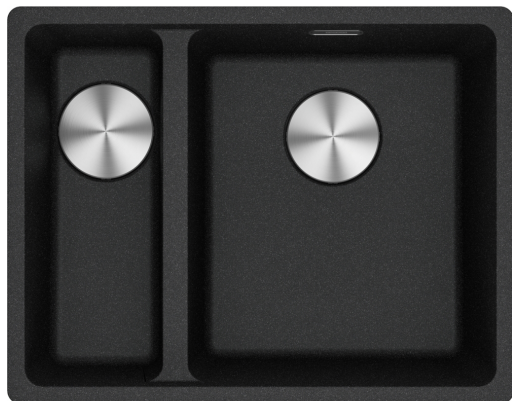

## MRG260-SBLON Maris 1 & 1/2 Sink | 135.0669.818

The Maris sink made of Fraganite is particularly elegant and brings a natural look into your kitchen. Thanks to its unique design the Maris sink brings an innovative aesthetic to the market and is perfectly shaped for outstanding performance.

### Aspect

Sink type	Bowl (no drainer)
Material type	Granite
Number of bowls	1,5
Colour	Onyx
Finish	None

### Dimensions

Overall length	553.0
Overall depth	433.0
Length	340.0
Depth	400.0
Height	200.0
Bowl 2: length	150.0
Bowl 2: Width	400.0
Bowl 2: height	150.0