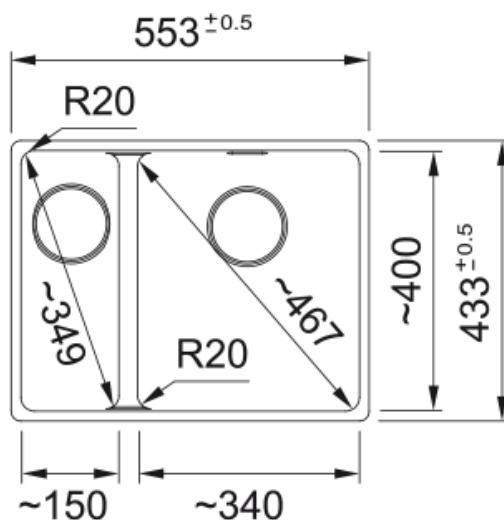

Maris 1 & 1/2 Bowl Sink MRG260-SBLBMB | 135.0669.742

Technical Data

Aspect

Sink type	Bowl (no drainer)
Material type	Granite
Number of bowls	1,5
Colour	Matte black
Finish	None

Dimensions

Overall length	553.0
Overall depth	433.0
Length	340.0
Depth	400.0
Height	200.0
Bowl 2: length	150.0
Bowl 2: Width	400.0
Bowl 2: height	150.0

Installation

Cabinet size	60 cm
--------------	-------

Product features

Installation type	Flushmount
Installation type	Undermount
Waste outlet	3 1/2"
Position of drainer	No drainer

Product identification

Brand	FRANKE
Product family	Maris
Range	Maris
Approval logo	CE
Approval logo	UKCA

Features

Properties

Drainer	No drainer
Reversible	No
Tap ledge	No
Waste kit	Yes
Waste kit type	Manual
Plumbing kit	No
Tap holes	No tap hole
Soap dispenser hole	No