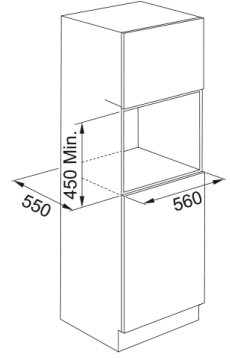

45cm Microwave Combi Oven FMY 45 MW XS | 131.0606.105

Technical Data

Aspect

Colour	Inox
Type	Combi microwave
Opening mode	Handle

Dimensions

Width	595.0
Height	455.0
Depth	560.0

Energy specifications

Voltage	220-240 V
Frequency (Hz)	50

Installation

Installation method	Built-in
---------------------	----------

Product identification

Brand	FRANKE
Product family	Mythos
Family	MYTHOS

Properties

UI Type	Electromechanic
Capacity	40.0
Finish of door	Glass / stainless steel
Display color	White
Number of knobs	2.0