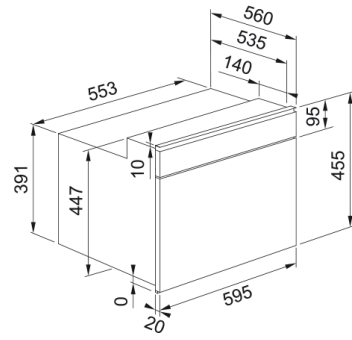

45cm Microwave Combi Oven FMY 45 MW XS | 131.0606.105

Technical Data

Aspect

Colour	Inox
Type	Combi microwave
Opening mode	Handle

Dimensions

Width	595.0
Height	455.0
Depth	560.0

Energy specifications

Voltage	220-240 V
Frequency (Hz)	50

Installation

Installation method	Built-in
---------------------	----------

Product identification

Brand	FRANKE
Product family	Mythos
Family	MYTHOS

Properties

UI Type	Electromechanic
Capacity	40.0
Finish of door	Glass / stainless steel
Display color	White
Number of knobs	2.0