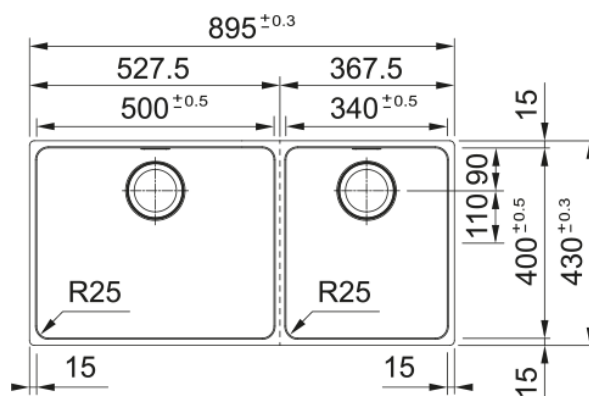

## MYX220-50/34SBR Mythos 1 & 1/2 Bowl Sink | 127.0651.157

The Mythos 1 & 1/2 Bowl Sink combines a large main bowl with a smaller auxiliary bowl, offering flexible workspace for washing, rinsing, and prep. Built for durability and easy cleaning, it's perfect for busy kitchens that need both functionality and style.

### Dimensions

Overall length	895.0
Overall depth	430.0
Length	500.0
Depth	400.0
Height	200.0
Bowl 2: length	340.0
Bowl 2: Width	400.0
Bowl 2: height	200.0

### Installation

Cabinet size	100 cm
--------------	--------