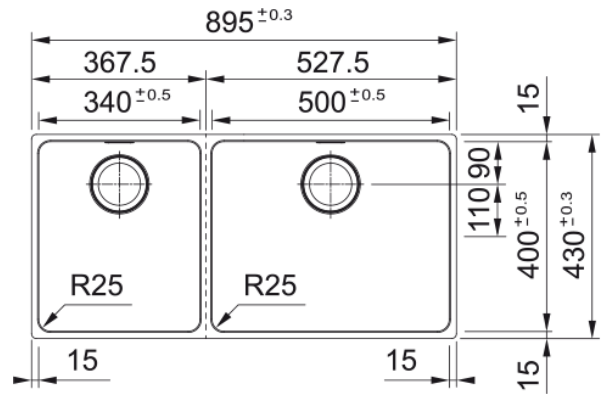

Mythos Double Bowl Sink MYX220-50/34BSBL | 127.0651.154

Technical Data

Aspect

Sink type	Bowl (no drainer)
Material type	Stainless steel
Number of bowls	2
Colour	Steel
Finish	Brushed

Dimensions

Overall length	895.0
Overall depth	430.0
Length	500.0
Depth	400.0
Height	200.0
Bowl 2: length	340.0
Bowl 2: Width	400.0
Bowl 2: height	200.0

Installation

Cabinet size	90 cm
--------------	-------

Product features

Installation type	Flushmount
Installation type	Slimtop
Installation type	Undermount
Waste outlet	3 1/2"
Position of drainer	No drainer