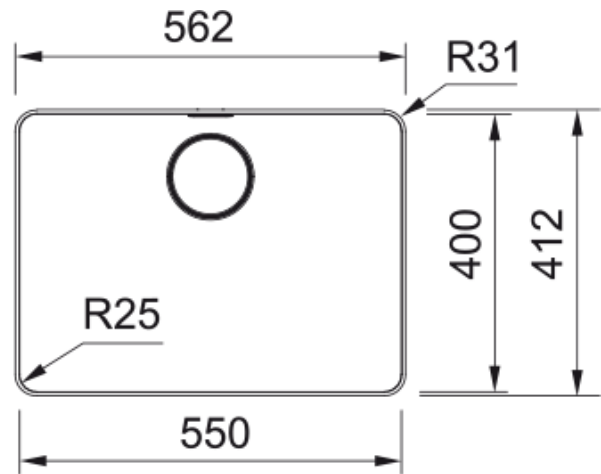

MYX210-55FPC Mythos Single Bowl FPC Sink | 127.0651.151

Technical Data

Aspect

Sink type	Bowl (no drainer)
Material type	Stainless steel
Number of bowls	1
Colour	Steel
Finish	Brushed

Dimensions

Overall length	562.0
Overall depth	412.0
Length	550.0
Depth	400.0
Height	200.0

Installation

Cabinet size	60 cm
--------------	-------

Product features

Installation type	Flushmount
Waste outlet	3 1/2"
Position of drainer	No drainer

Product identification

Brand	FRANKE
Product family	Mythos
Range	Mythos
Approval logo	CE

Properties

Drainer	No drainer
Reversible	No
Tap ledge	No
Waste kit	Yes

Features

Waste kit type	Automatic-push knob
Plumbing kit	No
Tap holes	No tap hole
Soap dispenser hole	No