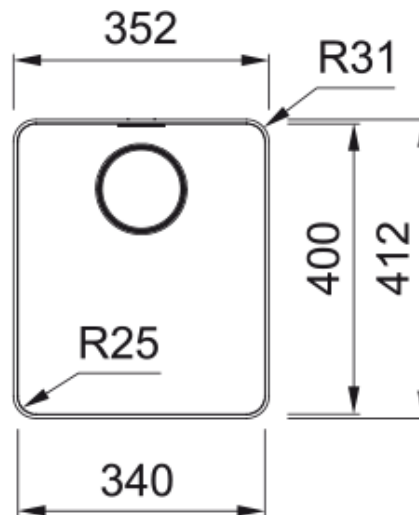

# Mythos Single Bowl Sink MYX110-16B | 127.0651.051

### Dimensions

Overall length	352.0
Overall depth	412.0
Length	340.0
Depth	400.0
Height	200.0

### Installation

Cabinet size	40 cm
--------------	-------