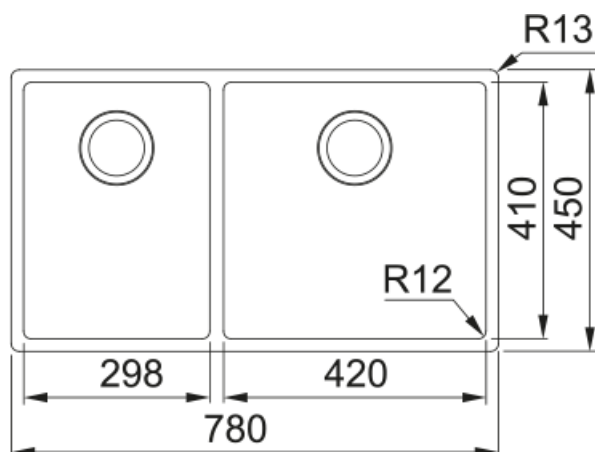

BOX220-42/29SBL Bolero 1 & 1/2 Bowl Sink | 127.0644.976

With its tight radius corners, minimalist waste, and shimmering stainless steel construction, this Franke Bolero sink will make a neat addition to any contemporary kitchen. Available with small bowl on the left or right.

Aspect

Sink type	Bowl (no drainer)
Material type	Stainless steel
Number of bowls	2
Colour	Steel
Finish	Prebrushed N4

Dimensions

Overall length	780.0
Overall depth	450.0
Length	420.0
Depth	410.0
Height	200.0
Bowl 2: length	298.0
Bowl 2: Width	410.0
Bowl 2: height	200.0

Installation

Cabinet size	80 cm
--------------	-------

Product features

Installation type	Flushmount
Installation type	Topmount
Installation type	Undermount
Waste outlet	3 1/2"
Position of drainer	No drainer
Bowl 1: accessory ledge	No
Bowl 2: accessory ledge	No
Active Twist Compatibility	Yes