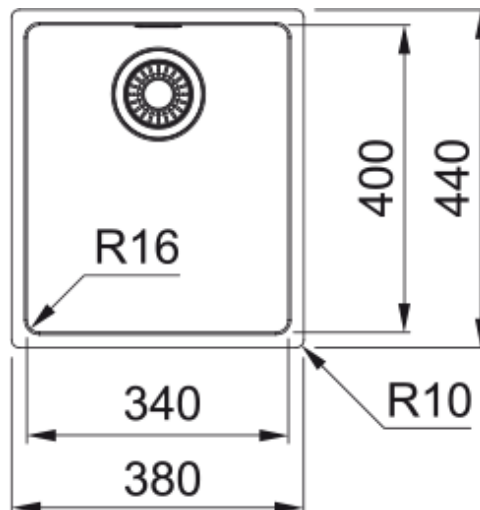

Maris Single Bowl Sink MRX210-34 | 127.0578.668

Technical Data

Aspect

Sink type	Bowl (no drainer)
Material type	Stainless steel
Number of bowls	1
Colour	Steel
Finish	Brushed

Dimensions

Overall length	380.0
Overall depth	440.0
Length	340.0
Depth	400.0
Height	180.0

Installation

Cabinet size	40 cm
--------------	-------

Product features

Installation type	Flushmount
Waste outlet	3 1/2"
Position of drainer	No drainer

Product identification

Brand	FRANKE
Product family	Maris
Range	Maris
Approval logo	CE
Approval logo	UKCA

Properties

Drainer	No drainer
Reversible	No
Tap ledge	No

Features

Waste kit	Yes
Waste kit type	Manual
Plumbing kit	No
Tap holes	No tap hole
Soap dispenser hole	No