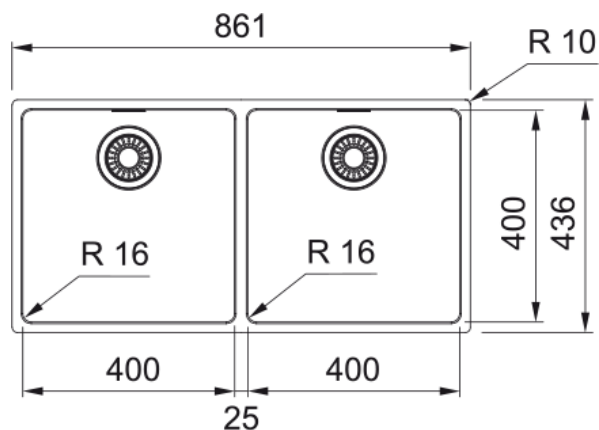

Maris Double Bowl Sink MRX220-40/40 | 127.0578.566

Technical Data

Aspect

Sink type	Bowl (no drainer)
Material type	Stainless steel
Number of bowls	2
Colour	Steel
Finish	Brushed

Dimensions

Overall length	860.0
Overall depth	440.0
Length	400.0
Depth	400.0
Height	180.0
Bowl 2: length	400.0
Bowl 2: Width	400.0
Bowl 2: height	180.0

Installation

Cabinet size	90 cm
--------------	-------

Product features

Installation type	Flushmount
Waste outlet	3 1/2"
Position of drainer	No drainer

Product identification

Brand	FRANKE
Product family	Maris
Range	Maris
Approval logo	CE
Approval logo	UKCA

Properties

Features

Drainer	No drainer
Reversible	No
Tap ledge	No
Waste kit	Yes
Waste kit type	Manual
Plumbing kit	No
Tap holes	No tap hole
Soap dispenser hole	No