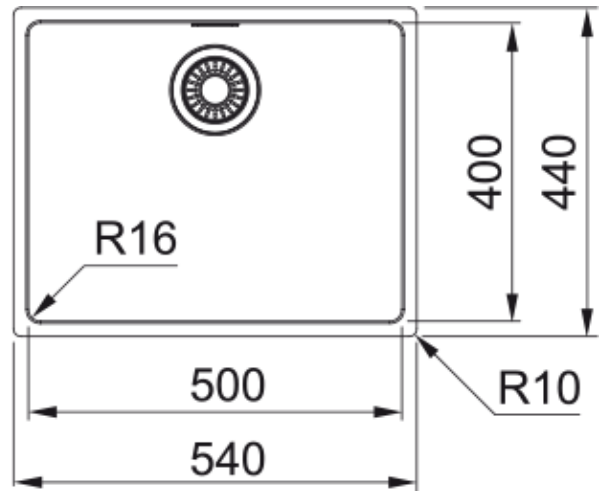

Maris Single Bowl Sink MRX210-50 | 127.0578.565

Technical Data

Aspect

Sink type	Bowl (no drainer)
Material type	Stainless steel
Number of bowls	1
Colour	Steel
Finish	Brushed

Dimensions

Overall length	540.0
Overall depth	440.0
Length	500.0
Depth	400.0
Height	180.0

Installation

Cabinet size	55 cm
--------------	-------

Product features

Installation type	Flushmount
Waste outlet	3 1/2"
Position of drainer	No drainer

Product identification

Brand	FRANKE
Product family	Maris
Range	Maris
Approval logo	CE
Approval logo	UKCA

Properties

Drainer	No drainer
Reversible	No
Tap ledge	No

Features

Waste kit	Yes
Waste kit type	Manual
Plumbing kit	No
Tap holes	No tap hole
Soap dispenser hole	No