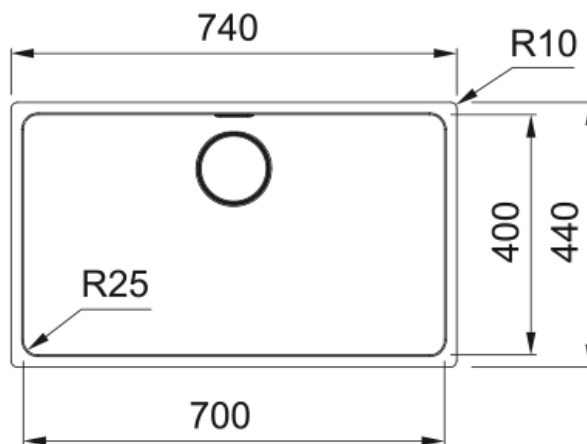

Mythos FPC S/S Sink MYX110-70FPC | 122.0650.971

Technical Data

Aspect

Sink type	Bowl (no drainer)
Material type	Stainless steel
Number of bowls	1
Colour	Steel
Finish	Brushed

Dimensions

Overall length	740.0
Overall depth	440.0
Length	700.0
Depth	400.0
Height	200.0

Installation

Cabinet size	80 cm

Product features

Installation type	Undermount
Waste outlet	3 1/2"
Position of drainer	No drainer

Product identification

Brand	FRANKE
Product family	Mythos
Range	Mythos
Approval logo	CE

Properties

Drainer	No drainer
Reversible	No
Tap ledge	No
Waste kit	Yes

Features