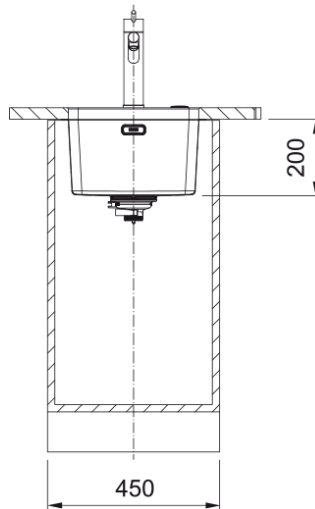

Mythos Single Bowl S/S Sink MYX110-34B | 122.0650.924

Technical Data

Aspect

Sink type	Bowl (no drainer)
Material type	Stainless steel
Number of bowls	1
Colour	Steel
Finish	Brushed

Dimensions

Overall length	380.0
Overall depth	440.0
Length	340.0
Depth	400.0
Height	200.0

Installation

Cabinet size	45 cm
--------------	-------

Product features

Installation type	Undermount
Waste outlet	3 1/2"
Position of drainer	No drainer

Product identification

Brand	FRANKE
Product family	Mythos
Range	Mythos
Approval logo	CE