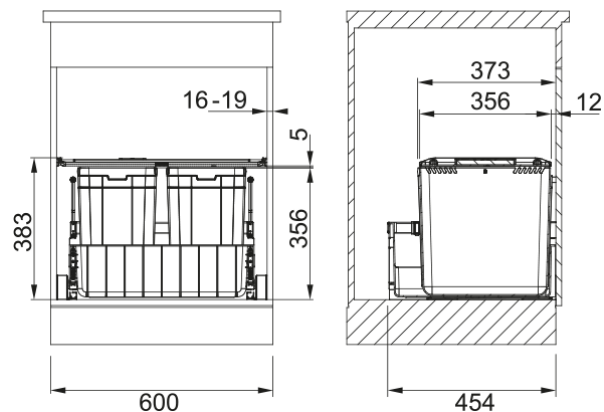

300-60 Duo Sorter | 121.0150.143

The Duo Sorter offers a smart and efficient way to manage kitchen waste. Designed with two compartments, it makes separating recyclables and general waste simple and convenient. Its compact design fits neatly into most kitchen cabinets, helping you keep your space tidy and organised.

Aspect

Product type Waste management system

Installation

Cabinet size 60 cm

Installation type Bottom mount system

Product features

Waste bins 2.0

Product identification

Brand FRANKE

Product family Mythos

Family Sorter 300

Properties

Bin configuration 2 x 21.5l