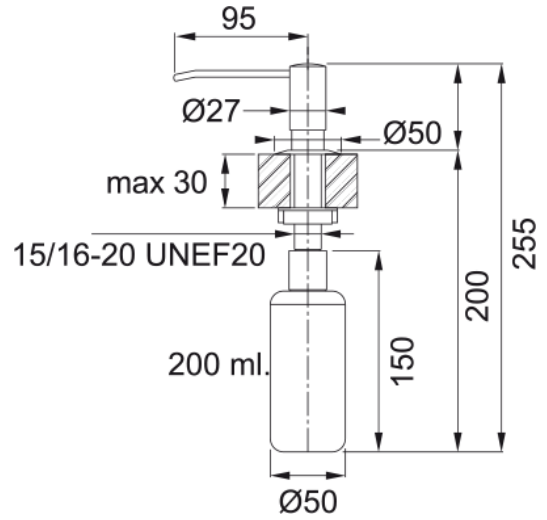

Soap Dispenser SD320 | 119.0181.657

Technical Data

Aspect

Material type	Stainless steel 316
Colour	Stainless steel
Used with	Soap dispenser

Product identification

Product family	None
Family	Novita

Features