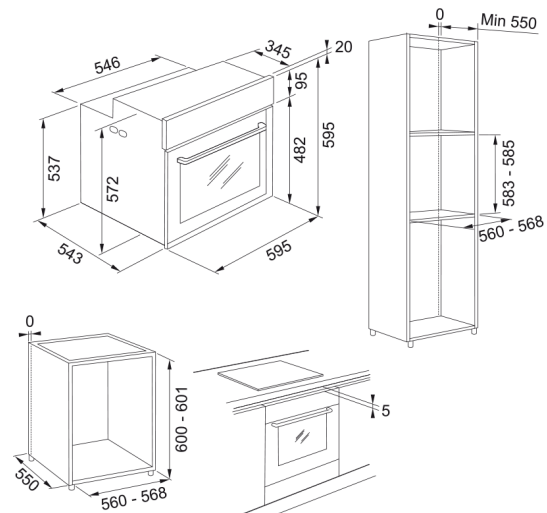

# 60cm Pyrolytic Oven FMY 99 P XS | 116.0613.708

### Dimensions

Width	595.0
Depth	564.0
Height	595.0