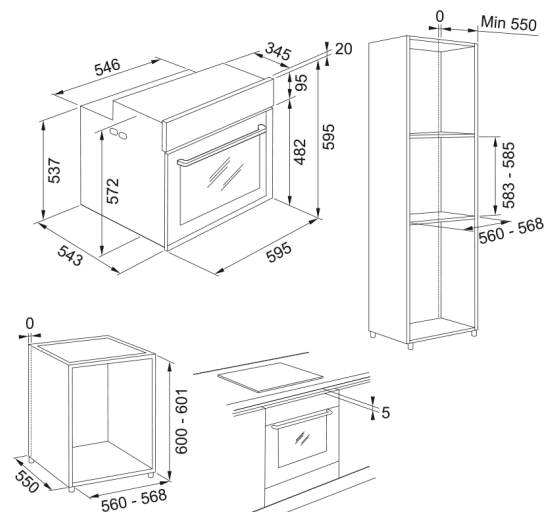

60cm Steam Combi Oven FMY 99 HS XS | 116.0613.706

Technical Data

Aspect

Oven type	Electric
Type	Built-in
Colour	Inox

Dimensions

Width	595.0
Depth	564.0
Height	595.0

Energy specifications

Max power	3650.0
Voltage	220-240 V
Frequency (Hz)	50

Product features

Cleaning	Steam cleaning
Steam	Full steam
Energy efficiency class	A+
Meat probe	No
Rotisserie	No

Product identification

Brand	FRANKE
Product family	Mythos
Range	Mythos

Properties

Capacity	73.0
UI Type	Electronic
Display color	Multicolour
Timer	Programmable
Timer type	Electronic