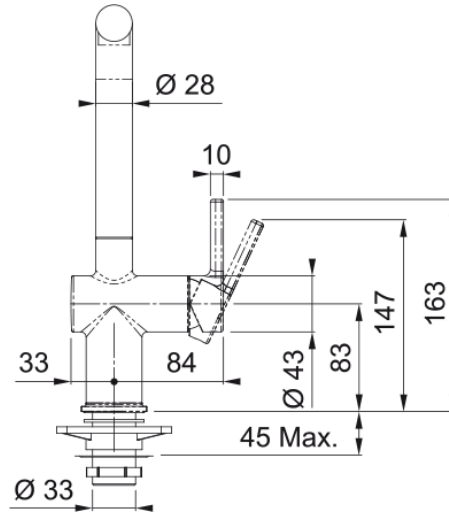

# Active Non Pull-Out ON/Chr Tap TA7730 | 115.0656.868

### Dimensions

Tap hole diameter	35 mm
Cartridge	35 mm

### Installation

Fixation type	Shank
Water hose connection	1/2"
Water supply hose length	450 mm