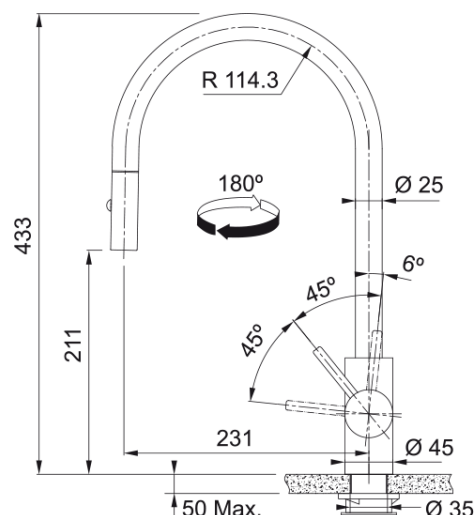

Eos Neo BS Pull-Out Tap TA9601BS | 115.0616.115

Technical Data

Aspect

Spout type	J - spout
Colour	Industrial black
Material type	Stainless steel 304
Pull-out hose material	Textile
Pull-out head material	Stainless steel

Dimensions

Tap hole diameter	35 mm
Cartridge	35 mm

Installation

Fixation type	Shank
Water hose connection	3/8"
Water supply hose length	600 mm

Product features

Pressure	High pressure
Spout type	Pull out spray
Tap operation	Side lever
Tap rotation	180°