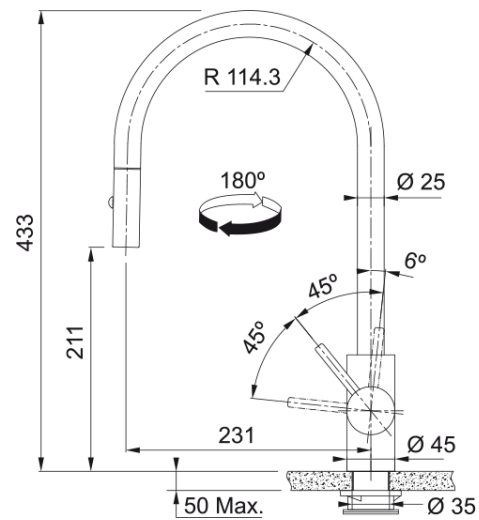

TA9601 Eos Neo SS Pull-Out Tap | 115.0616.113

The Eos Neo Pull-Out Tap blends sleek modern design with practical functionality. Crafted from premium stainless steel, it features a smooth 180° swivel spout and a pull-out spray head that makes rinsing and cleaning effortless. The side lever offers precise control over water flow and temperature, while the tap's 5-star WELS rating ensures water efficiency without compromising performance. Perfect for any contemporary kitchen, this tap brings style and convenience to your daily routine.

Aspect

Spout type	J - spout
Colour	Stainless steel
Material type	Stainless steel 304
Pull-out hose material	Textile
Pull-out head material	Stainless steel

Dimensions

Height overall	433.0
Tap hole diameter	35 mm
Cartridge	35 mm

Installation

Fixation type	Shank
Water hose connection	3/8"
Water supply hose length	600 mm

Product features

Pressure	High pressure
Spout type	Spray
Tap operation	Side lever
Tap rotation	180°

Product identification