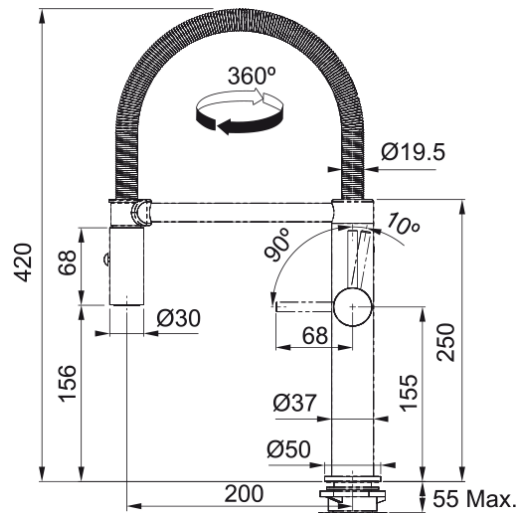

Pescara 360 Pull-Out MB Tap TA7360MB | 115.0607.042

Technical Data

Aspect

Spout type	S - semi-professional
Colour	Matte black
Material type	Brass
Pull-out hose material	Metal
Pull-out head material	Brass

Dimensions

Tap hole diameter	35 mm
Cartridge	28 mm

Installation

Fixation type	Shank
Water hose connection	3/8"
Water supply hose length	450 mm

Product features

Pressure	High pressure
Spout type	Dual spray
Tap operation	Side lever
Tap rotation	360°