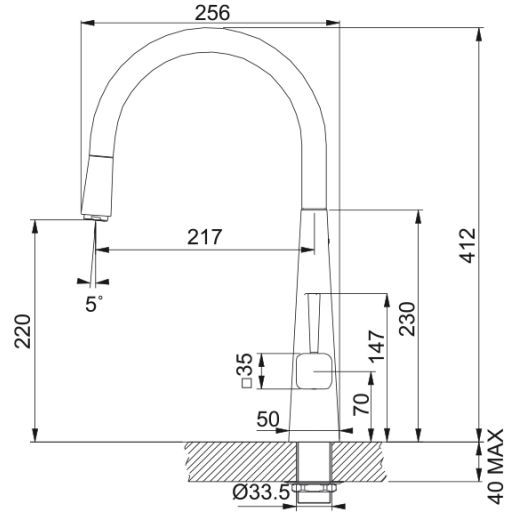

# TA6831MB - Franke Pyra Pull-Out Mixer | 115.0536.701

### Dimensions

Tap hole diameter	35 mm
Cartridge	25 mm

### Installation

Fixation type	Shank
Water hose connection	1/2"
Water supply hose length	450 mm