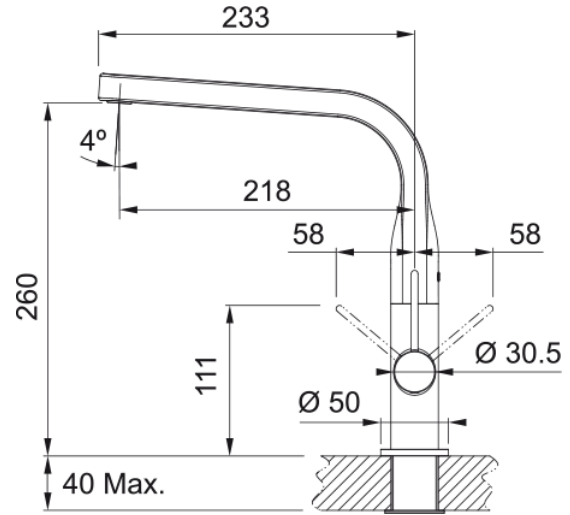

# Sinos Swivel Onyx TA6300B | 115.0362.095

### Aspect

Spout type	L - spout
Colour	Matte black
Material type	Brass
Pull-out hose material	Nylon grey

### Dimensions

Tap hole diameter	35 mm
Cartridge	25 mm

### Installation

Fixation type	Shank
Water hose connection	3/8"
Water supply hose length	450 mm